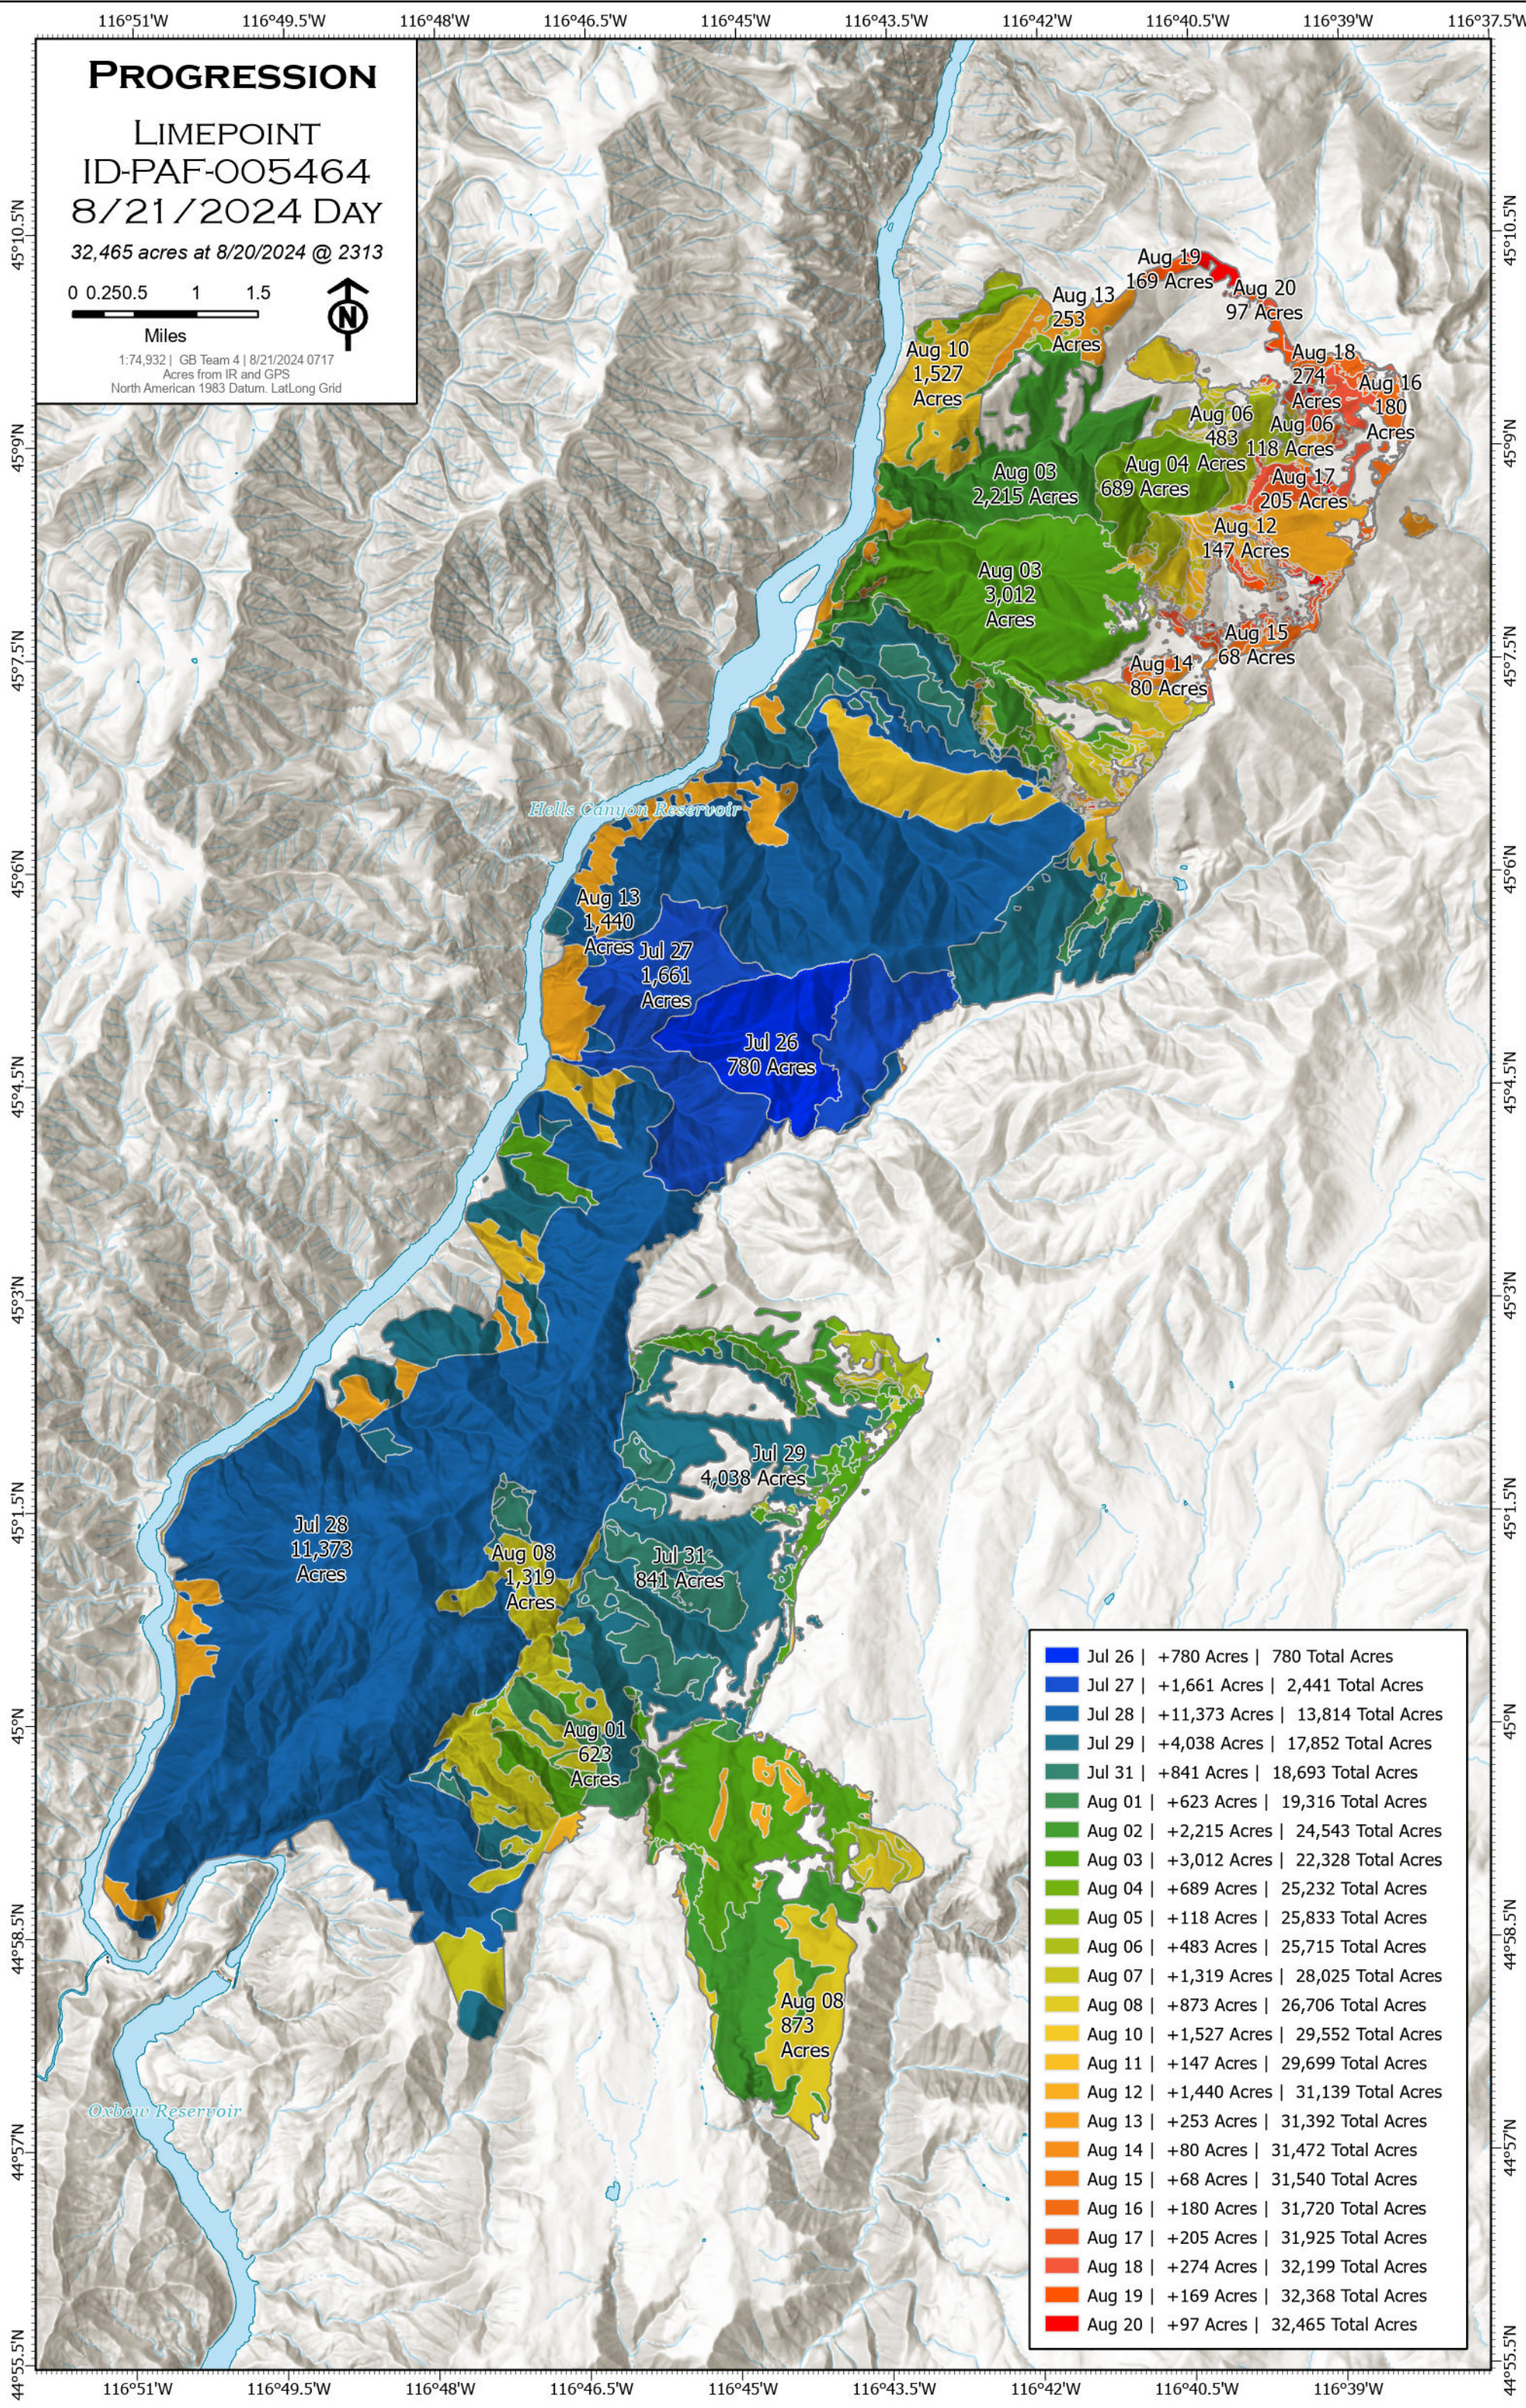

# PROGRESSION

LIMEPOINT  
ID-PAF-005464  
8/21/2024 DAY  
32,465 acres at 8/20/2024 @ 2313

1:74,932 | GB Team 4 | 8/21/2024 0717  
Acres from IR and GPS  
North American 1983 Datum, LatLong Grid

Jul 26	+780 Acres	780 Total Acres
Jul 27	+1,661 Acres	2,441 Total Acres
Jul 28	+11,373 Acres	13,814 Total Acres
Jul 29	+4,038 Acres	17,852 Total Acres
Jul 31	+841 Acres	18,693 Total Acres
Aug 01	+623 Acres	19,316 Total Acres
Aug 02	+2,215 Acres	24,543 Total Acres
Aug 03	+3,012 Acres	22,328 Total Acres
Aug 04	+689 Acres	25,232 Total Acres
Aug 05	+118 Acres	25,833 Total Acres
Aug 06	+483 Acres	25,715 Total Acres
Aug 07	+1,319 Acres	28,025 Total Acres
Aug 08	+873 Acres	26,706 Total Acres
Aug 10	+1,527 Acres	29,552 Total Acres
Aug 11	+147 Acres	29,699 Total Acres
Aug 12	+1,440 Acres	31,139 Total Acres
Aug 13	+253 Acres	31,392 Total Acres
Aug 14	+80 Acres	31,472 Total Acres
Aug 15	+68 Acres	31,540 Total Acres
Aug 16	+180 Acres	31,720 Total Acres
Aug 17	+205 Acres	31,925 Total Acres
Aug 18	+274 Acres	32,199 Total Acres
Aug 19	+169 Acres	32,368 Total Acres
Aug 20	+97 Acres	32,465 Total Acres